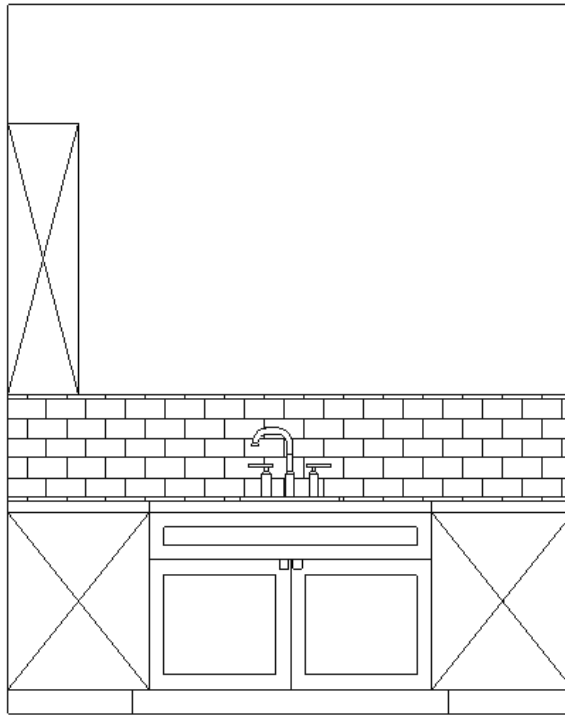

POWDER

NOTES
SLAB SINK BASE 2 'X 1' X 5'

21
Interiors

LAUNDRY ROOM

CABINETS:
BLACK PAINTED "LOCKERS"
TRIMWORK: NATURAL WOOD BACKING

21
Interiors

LAUNDRY ROOM

LAUNDRY ROOM