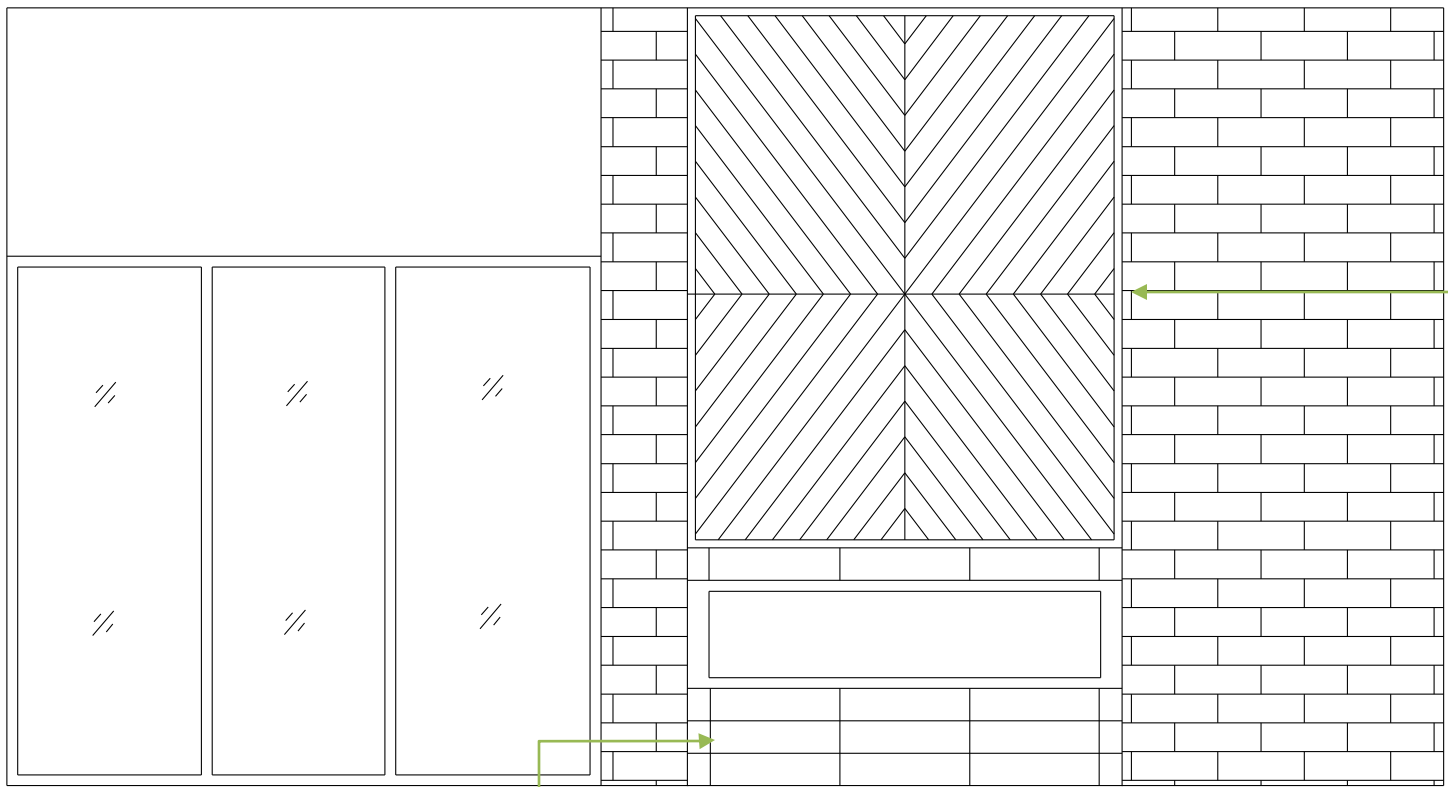

7'-0"

FRONT VIEW

1'-6"

SIDE VIEW

NATURAL WOOD T-N-G

TILED STONE MANTLE
***12X24" STONE BUTT JOINT**

T1

6'-8 1/2"