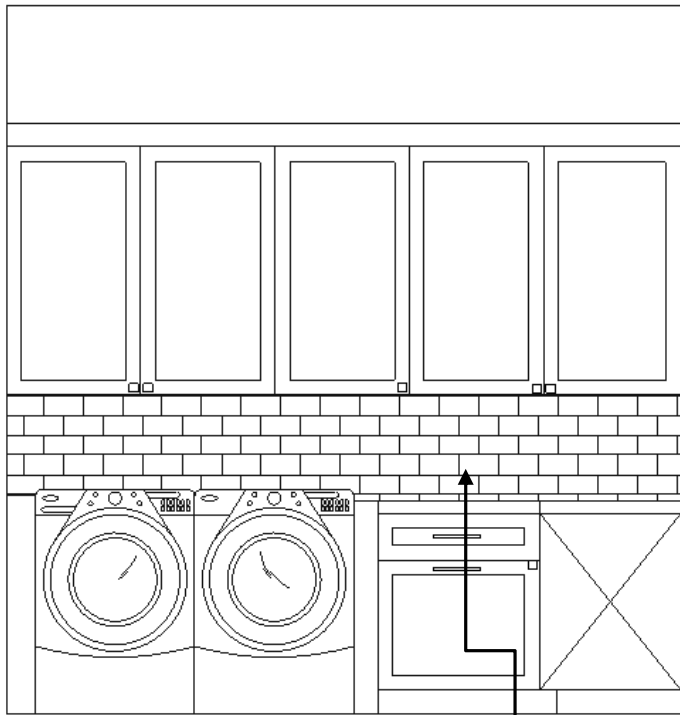

POWDER

NOTES
SLAB SINK BASE 2 'X 1' X 5'

21
Interiors

LAUNDRY ROOM

CABINETS:
BLACK PAINTED "LOCKERS"
TRIMWORK: NATURAL WOOD BACKING

21
Interiors

LAUNDRY ROOM

LAUNDRY ROOM