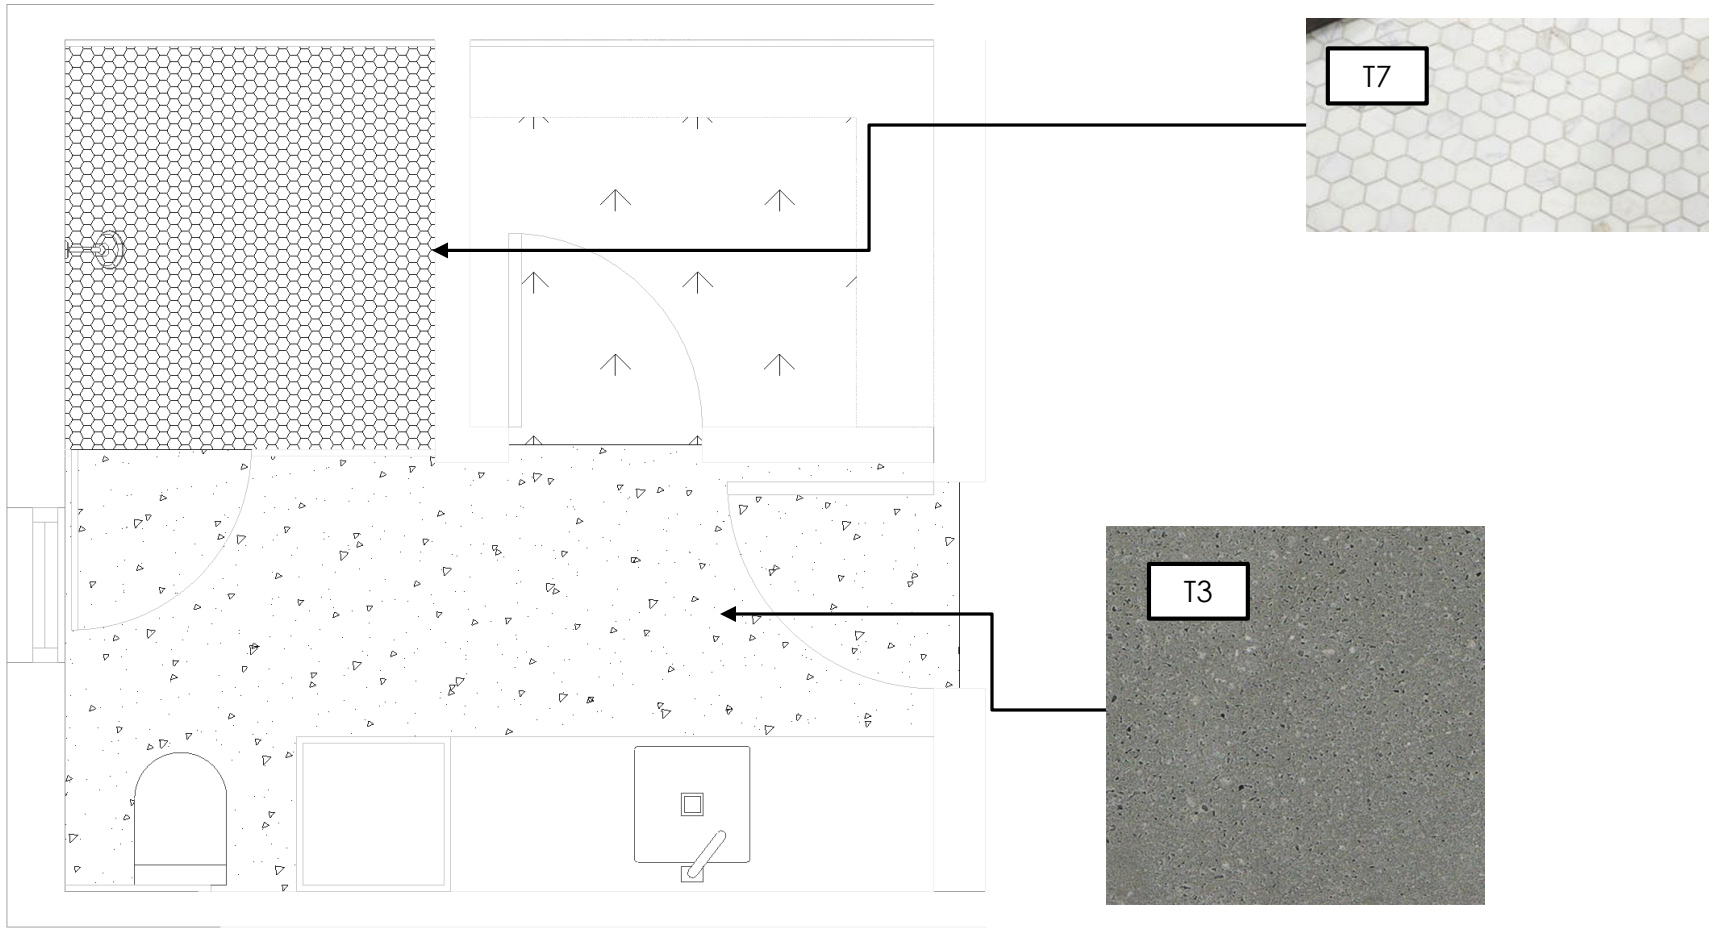

SLUMP BLOCK
TUB WALL

SLUMP BLOCK
SHOWER WALL

- NOTES:
- JOLLY SCHLUTER TRIM: GRAPHITE AGR
 - BENCH 18" HIGH IN SLAB
 - CURBLESS SHOWER

NOTES:
• BENCH IN SLAB

NOTES

SHOWER TRIM: JOLLY SCHLUTER- GRAPHITE AGR
NICHE IN FIELD: CORNERLESS, CONTRAST MATERIAL
CURBLESS PAN- 2" DROP FOR SHOWER PAN