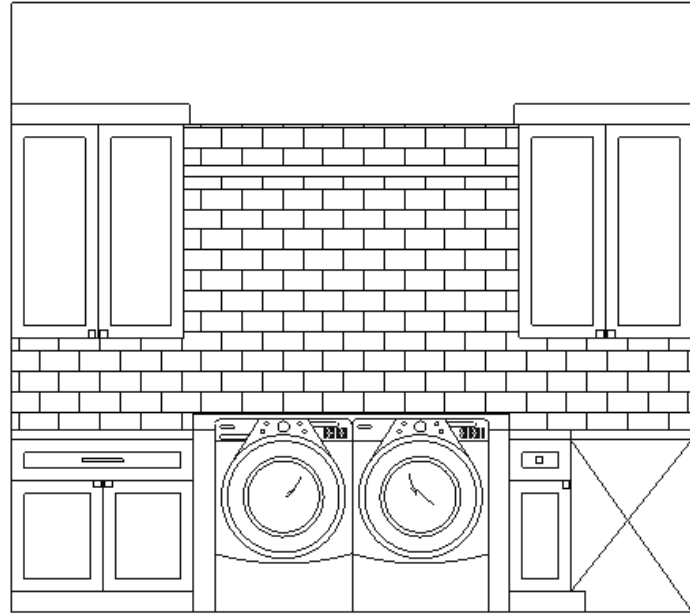

POWDER

NOTES
SLAB SINK BASE 2 'X 1' X 5'

21
Interiors

LAUNDRY ROOM

CABINETS:
BLACK PAINTED "LOCKERS"
TRIMWORK: NATURAL WOOD BACKING

21
Interiors

LAUNDRY ROOM

LAUNDRY ROOM