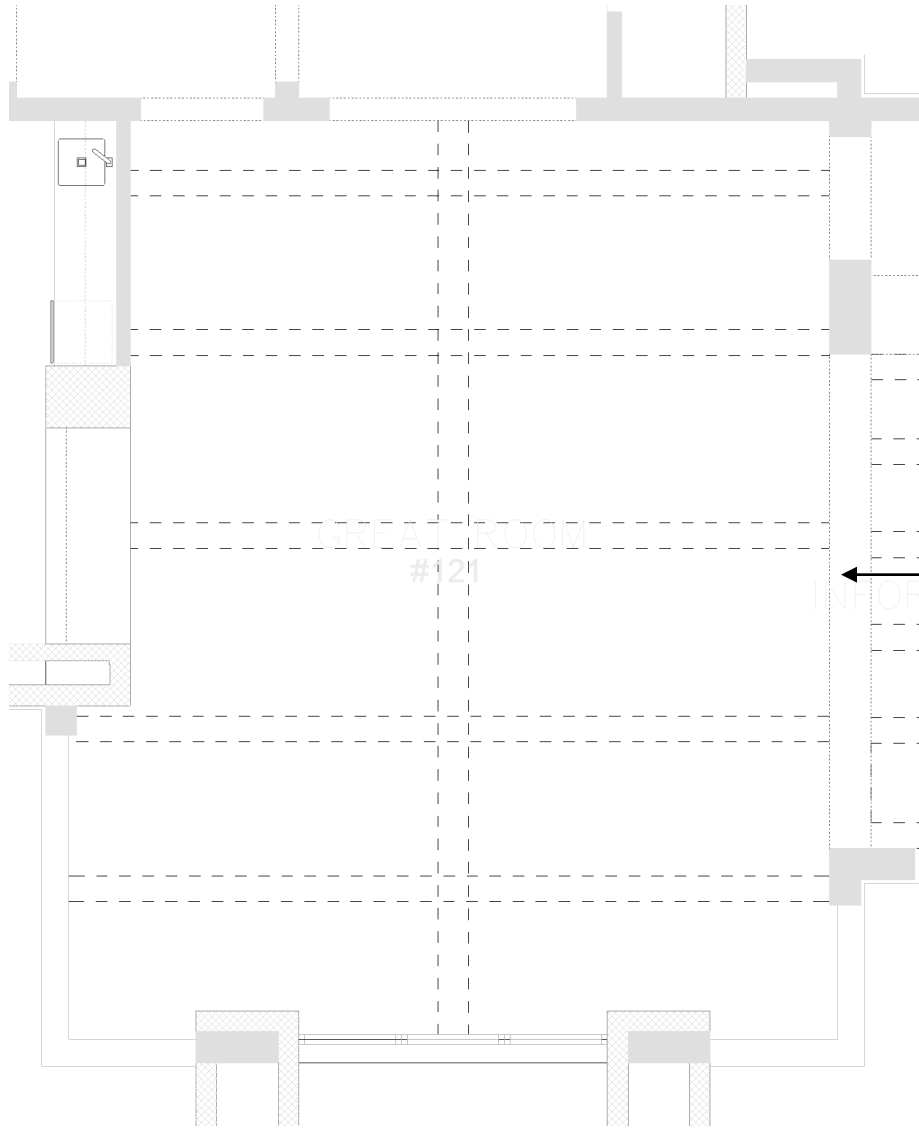

KERF DOOR
NO CASING

BEAM STYLE & FINISH

BASEBOARD:
4S
SQUARE
5-1/4"
PAINTED FINISH

INTERIOR DOOR HARDWARE:
EMTEK
HERCULES
SQUARE ROSETTE
MATTE BLACK

SECONDARY BATH DOORS

<https://www.coastalshowerdoors.com/splash-screens/>

NATURAL FINISH WOOD BOX BEAMS

- NATURAL FINISH WOOD BOX BEAMS
- ALL NATURAL FINISH

- NATURAL FINISH WOOD BOX BEAMS
- TOUNGE AND GROVE IN BETWEEN
- ALL NATURAL FINISH

21
Interiors

CEILINGS KITCHEN & INFORMAL EATING