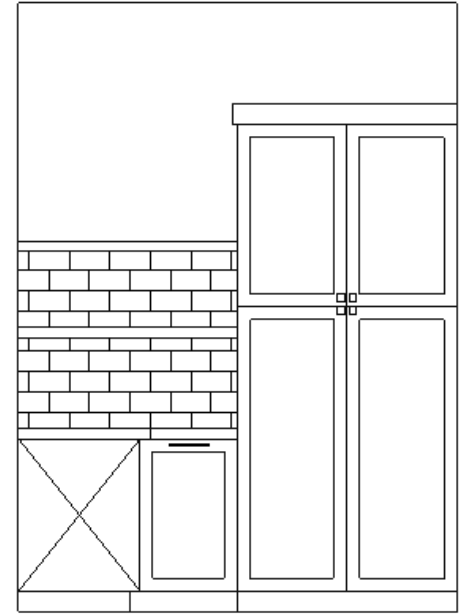

POWDER

NOTES
SLAB SINK BASE 2 'X 1' X 5'

21
Interiors

LAUNDRY ROOM

CABINETS:
BLACK PAINTED "LOCKERS"
TRIMWORK: NATURAL WOOD BACKING

21
Interiors

LAUNDRY ROOM

LAUNDRY ROOM