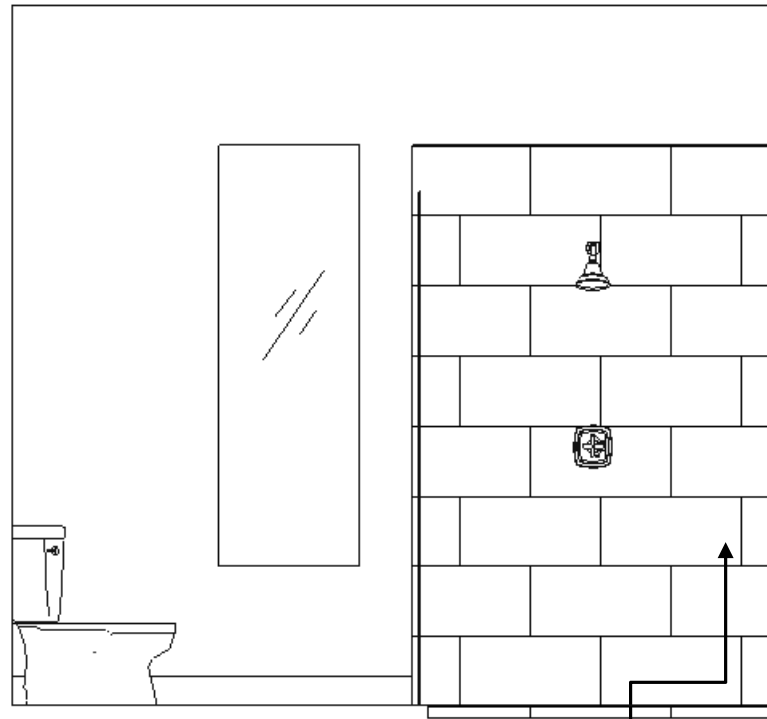

SLUMP BLOCK
TUB WALL

SLUMP BLOCK
SHOWER WALL

- NOTES:
- JOLLY SCHLUTER TRIM: GRAPHITE AGR
 - BENCH 18" HIGH IN SLAB
 - CURBLESS SHOWER

NOTES:
• BENCH IN SLAB

NOTES

SHOWER TRIM: JOLLY SCHLUTER- GRAPHITE AGR
NICHE IN FIELD: CORNERLESS, CONTRAST MATERIAL
CURBLESS PAN- 2" DROP FOR SHOWER PAN