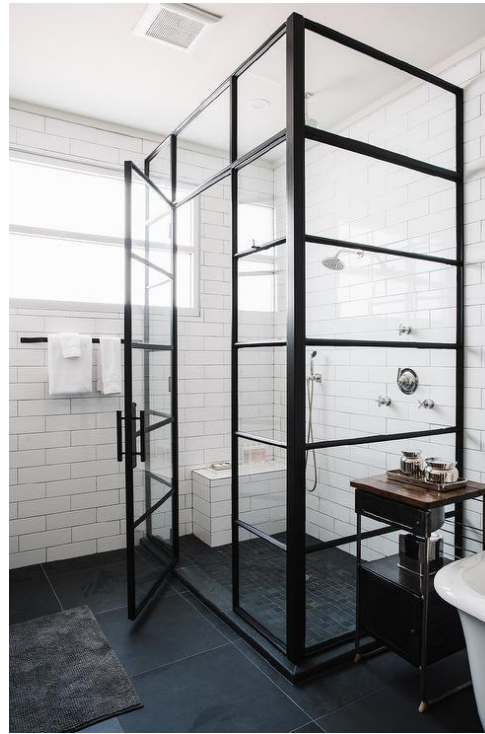

LED LIGHTING

UNDER STAIRS WINE CELLAR

- WOOD RACKING
- GRID GLASS

21
Interiors

WINE CELLAR

CABINET HARDWARE:
TOP KNOBS
SQUARE KNOB
ASBURY
FLAT BLACK

CABINET HARDWARE:
TOP KNOBS
SQUARE BAR PULL 8-13/16" C-C
ASBURY
FLAT BLACK
(SIZE DOWN HARDWARE TO
CABINET SCALE)