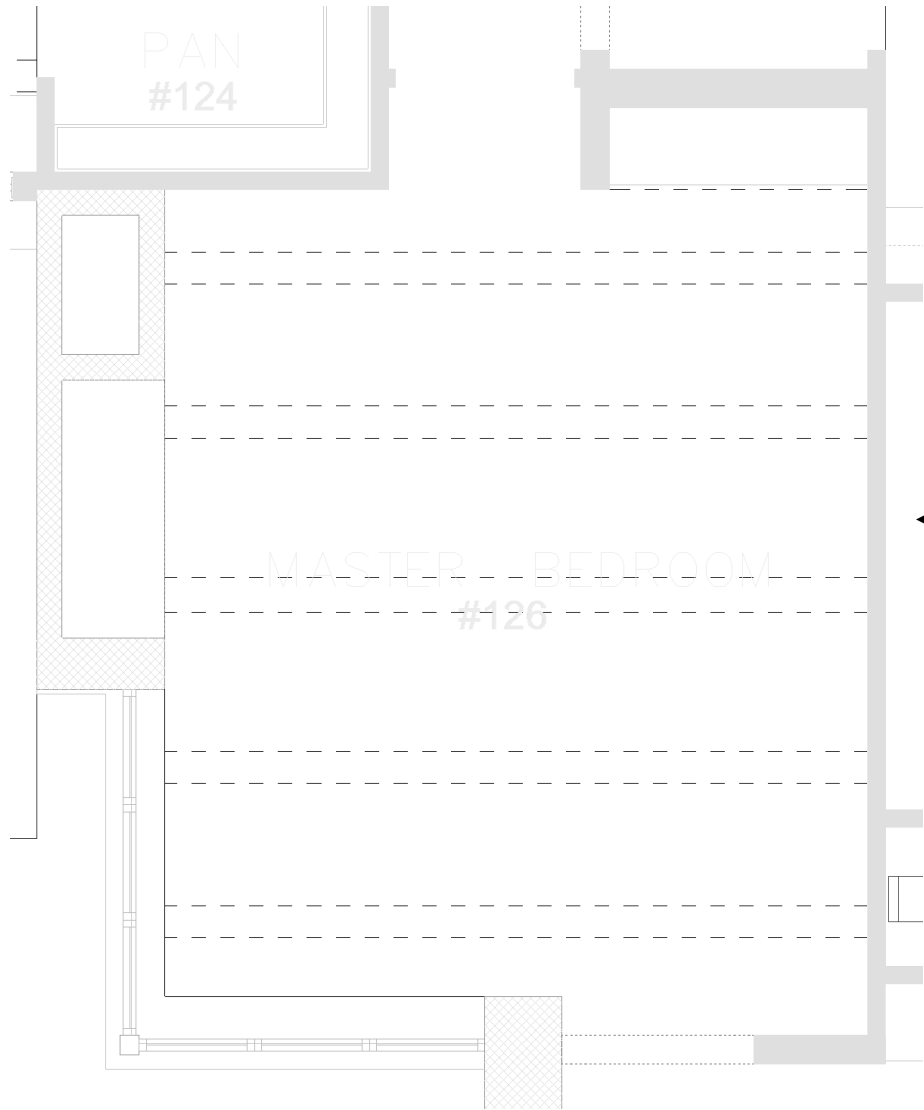

NATURAL FINISH WOOD BOX BEAMS

- NATURAL FINISH WOOD BOX BEAMS
- ALL NATURAL FINISH

- NATURAL FINISH WOOD BOX BEAMS
- TOUNGE AND GROVE IN BETWEEN
- ALL NATURAL FINISH

21
Interiors

CEILINGS KITCHEN & INFORMAL EATING