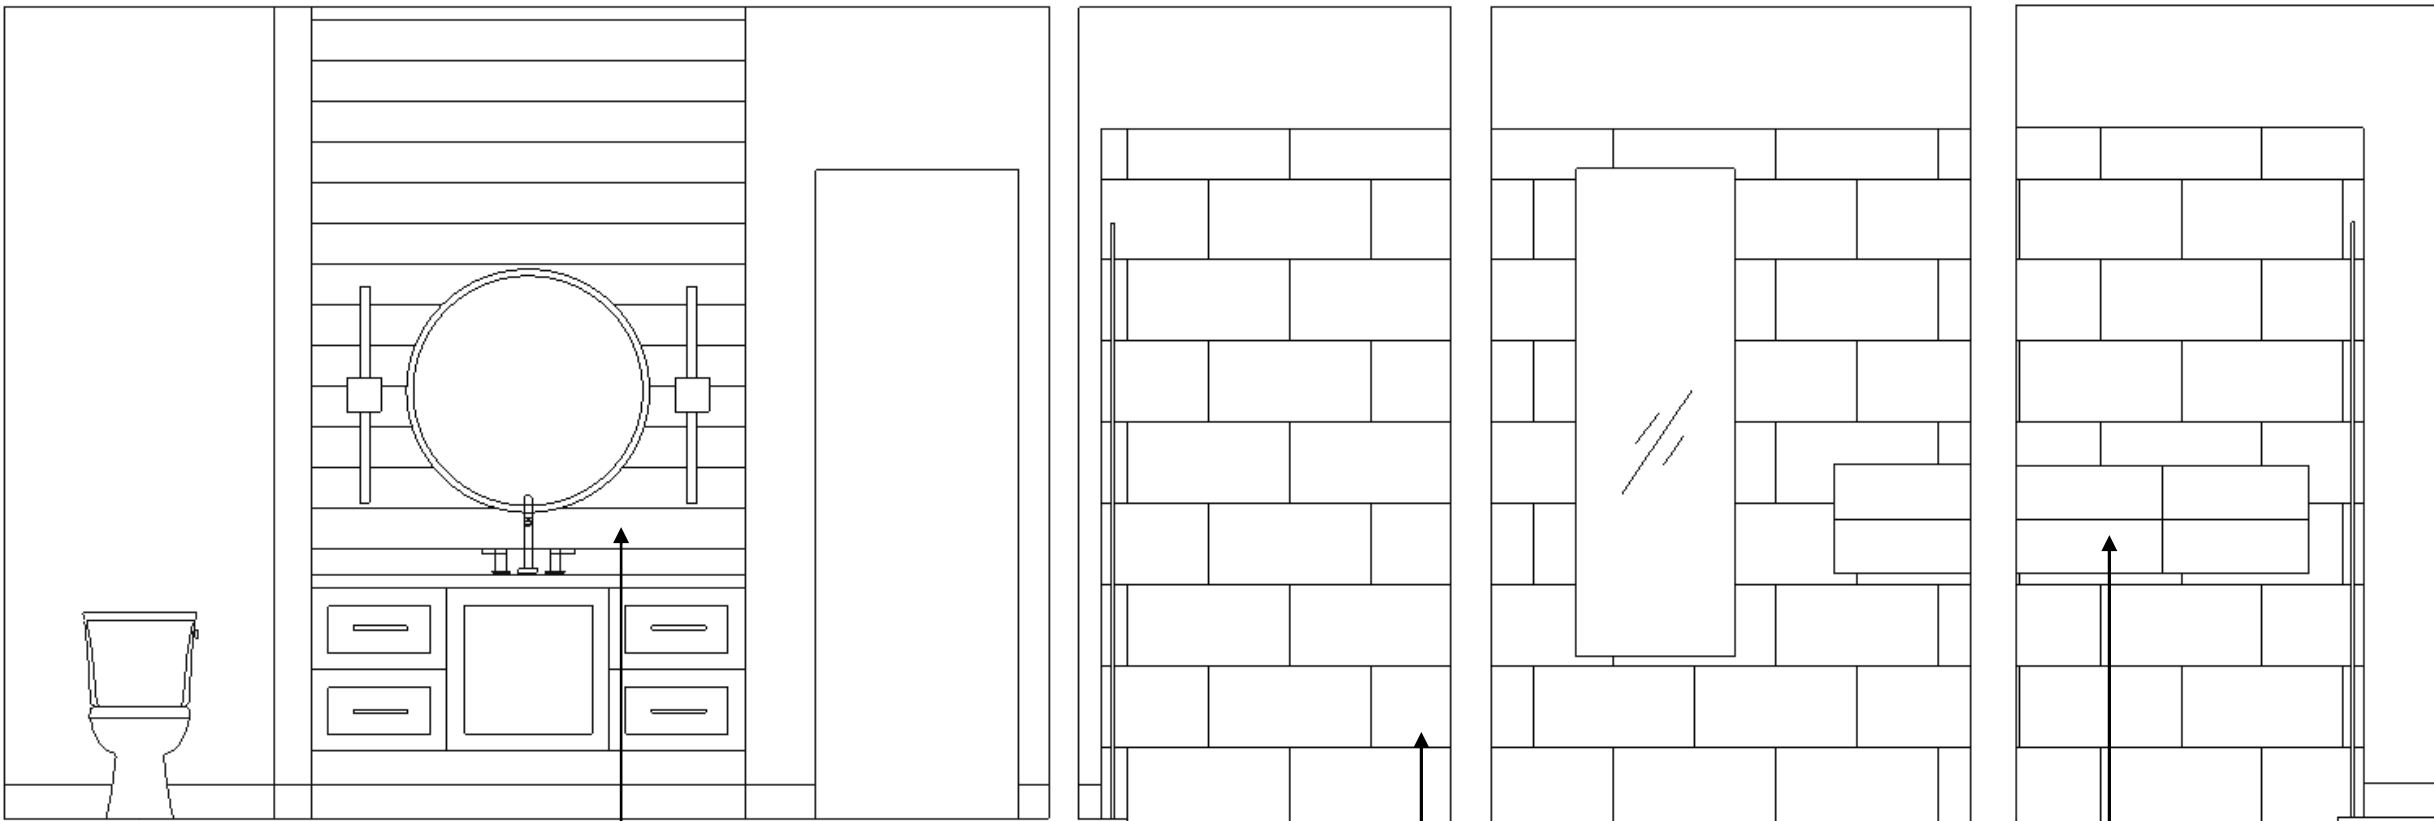

SLUMP BLOCK
TUB WALL

SLUMP BLOCK
SHOWER WALL

- NOTES:
- JOLLY SCHLUTER TRIM: GRAPHITE AGR
 - BENCH 18" HIGH IN SLAB
 - CURBLESS SHOWER

NOTES:
• BENCH IN SLAB

NOTES

SHOWER TRIM: JOLLY SCHLUTER- GRAPHITE AGR
NICHE IN FIELD: CORNERLESS, CONTRAST MATERIAL
CURBLESS PAN- 2" DROP FOR SHOWER PAN