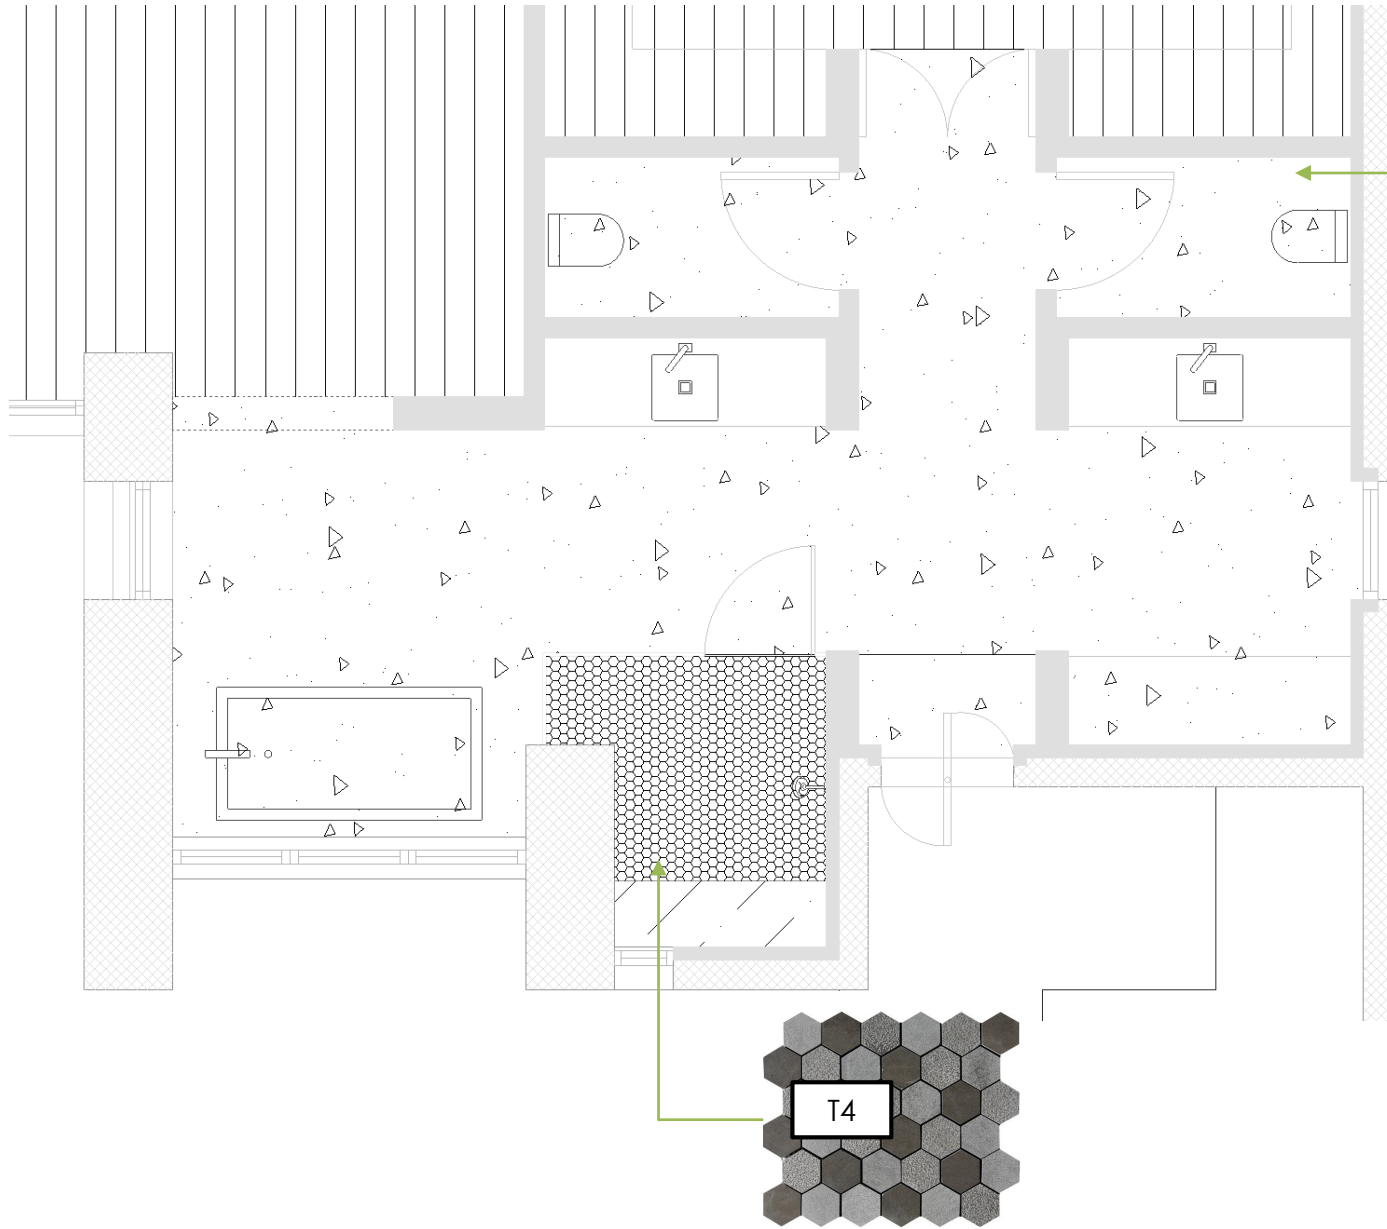

2ND ISLAND BACK

2ND ISLAND FRONT

21
Interiors

KITCHEN

MASTER BATH

MASTER BATH

SLAB SHOWER:
MACAUBUS

SLAB SHOWER:
MACAUBUS

SLUMP BLOCK
TUB WALL

SLUMP BLOCK
SHOWER WALL

- NOTES:
- JOLLY SCHLUTER TRIM: GRAPHITE AGR
 - BENCH 18" HIGH IN SLAB
 - CURBLESS SHOWER

NOTES:
• BENCH IN SLAB

NOTES

SHOWER TRIM: JOLLY SCHLUTER- GRAPHITE AGR
NICHE IN FIELD: CORNERLESS, CONTRAST MATERIAL
CURBLESS PAN- 2" DROP FOR SHOWER PAN