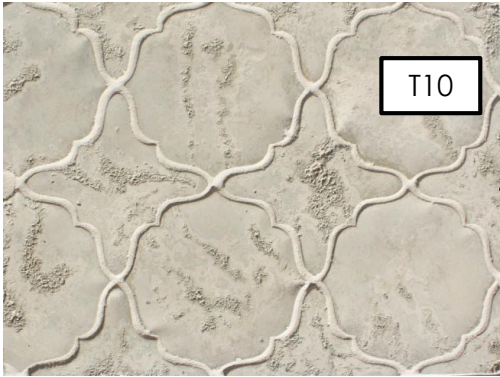

NOTES
SLAB SINK BASE 2 'X 1' X 5'