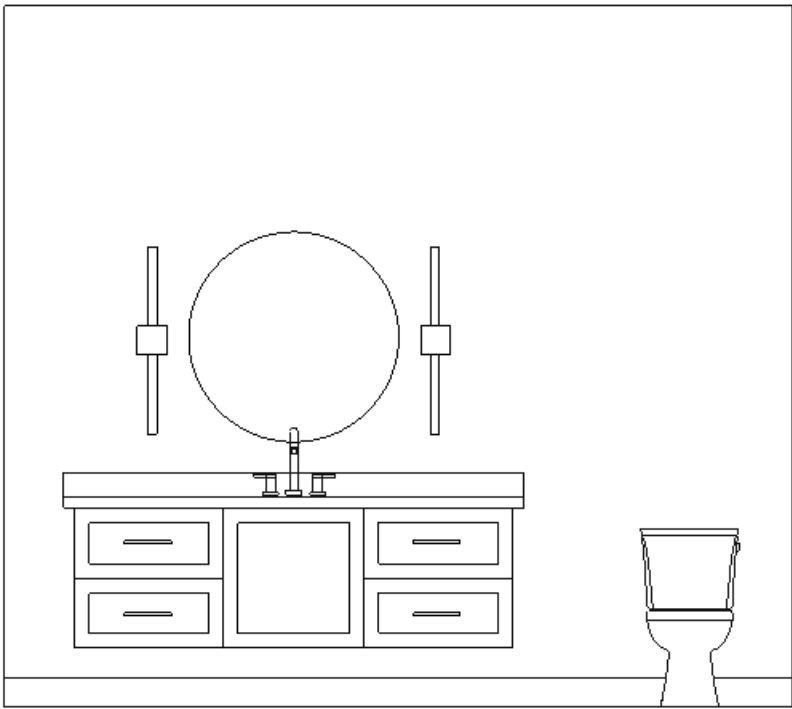

SLUMP BLOCK
TUB WALL

SLUMP BLOCK
SHOWER WALL

- NOTES:
- JOLLY SCHLUTER TRIM: GRAPHITE AGR
 - BENCH 18" HIGH IN SLAB
 - CURBLESS SHOWER

NOTES:
• BENCH IN SLAB

NOTES

SHOWER TRIM: JOLLY SCHLUTER- GRAPHITE AGR
NICHE IN FIELD: CORNERLESS, CONTRAST MATERIAL
CURBLESS PAN- 2" DROP FOR SHOWER PAN