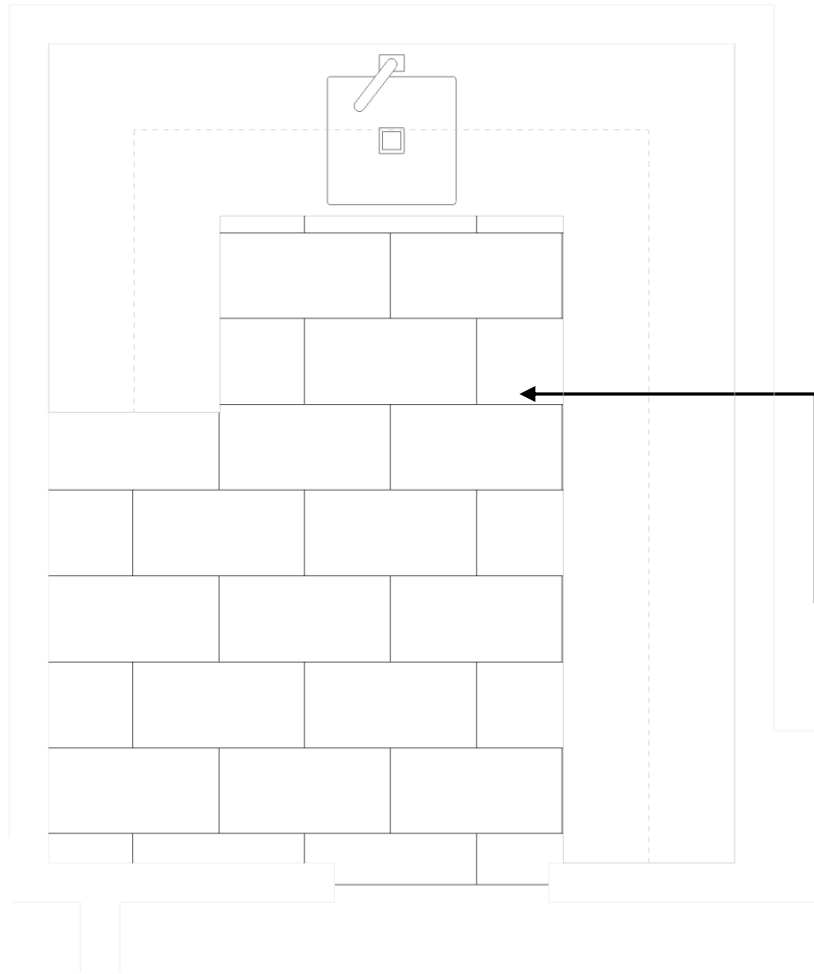

POWDER

NOTES
SLAB SINK BASE 2 'X 1' X 5'

21
Interiors

LAUNDRY ROOM

CABINETS:
BLACK PAINTED "LOCKERS"
TRIMWORK: NATURAL WOOD BACKING

21
Interiors

LAUNDRY ROOM

LAUNDRY ROOM