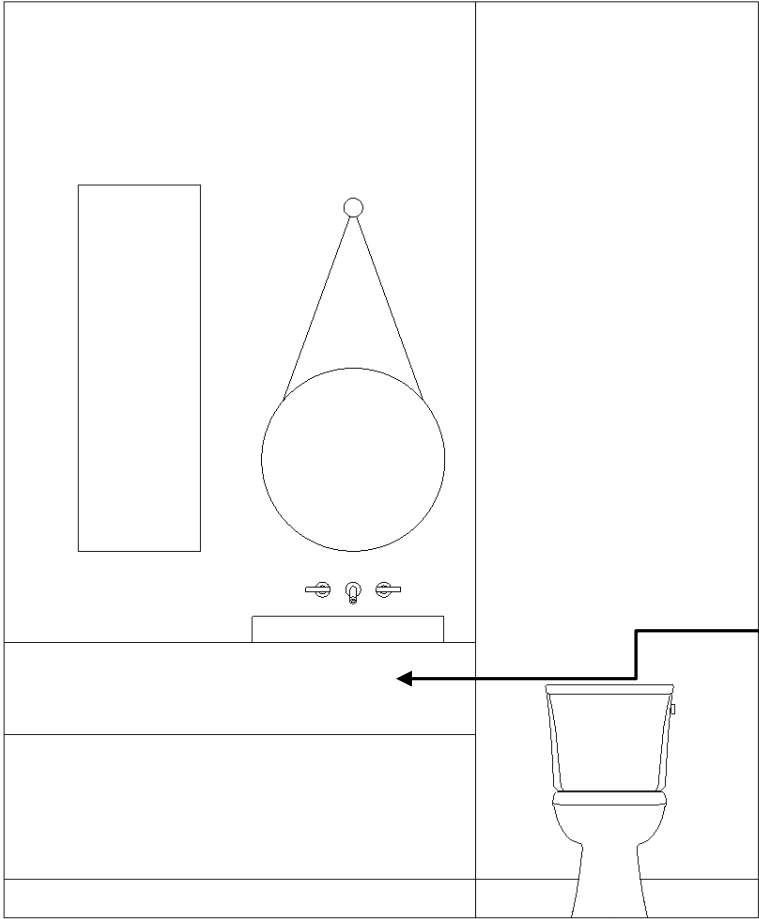

NOTES
SLAB SINK BASE 2 'X 1' X 5'