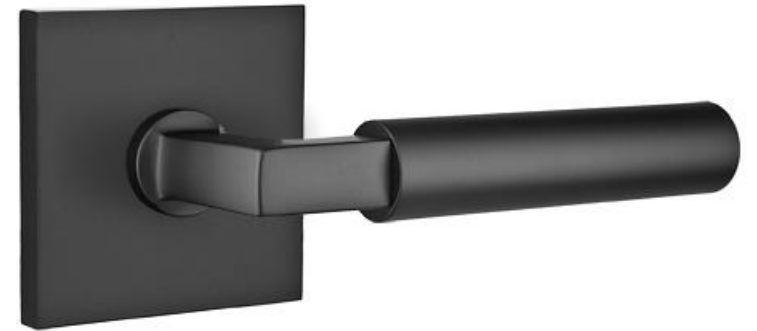

SANNA SPECIFICATION

MODERN IN A HACIENDA HOUSE

Interiors

HACIENDA WITH MODERN INFUSED

EXTERIOR STUCCO:
PAINT
DE 6219 CRYSTAL HAZE

EXTERIOR TRIM:
NATURAL WOOD FINISH

DOOR & CASING:
SINGLE PANEL
SHAKER DOOR
PAINTED FINISH

KERF DOOR
NO CASING

BEAM STYLE & FINISH

BASEBOARD:
4S
SQUARE
5-1/4"
PAINTED FINISH

INTERIOR DOOR HARDWARE:
EMTEK
HERCULES
SQUARE ROSETTE
MATTE BLACK

SECONDARY BATH DOORS

<https://www.coastalshowerdoors.com/splash-screens/>