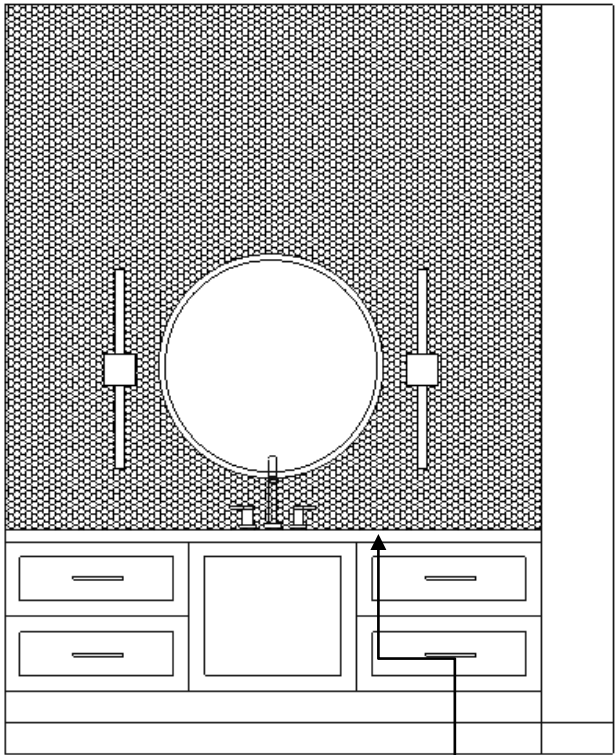

NOTES

SHOWER TRIM: JOLLY SCHLUTER- GRAPHITE AGR
NICHE IN FIELD: CORNERLESS, CONTRAST MATERIAL
CURBLESS PAN- 2" DROP FOR SHOWER PAN