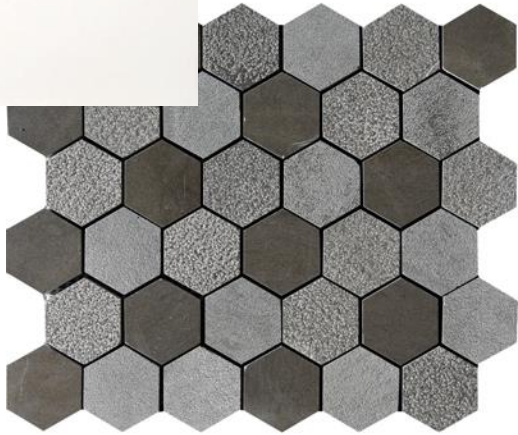

SLUMP BLOCK
TUB WALL

SLUMP BLOCK
SHOWER WALL

- NOTES:
- JOLLY SCHLUTER TRIM: GRAPHITE AGR
 - BENCH 18" HIGH IN SLAB
 - CURBLESS SHOWER

NOTES:
• BENCH IN SLAB

NOTES

SHOWER TRIM: JOLLY SCHLUTER- GRAPHITE AGR
NICHE IN FIELD: CORNERLESS, CONTRAST MATERIAL
CURBLESS PAN- 2" DROP FOR SHOWER PAN