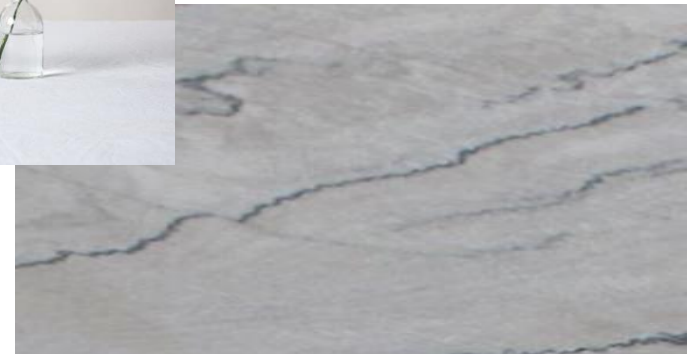

TNG BACKSPLASH –
 PAINTED CHANTILLY LACE
 4" COUNTER SPLASH

NOTES
 SHOWER TRIM: JOLLY SCHLUTER- GRAPHITE AGR
 NICHE IN FIELD: CORNERLESS, CONTRAST MATERIAL
 CURBLESS PAN- 2" DROP FOR SHOWER PAN

NOTES

SHOWER TRIM: JOLLY SCHLUTER- GRAPHITE AGR
 NICHE IN FIELD: CORNERLESS, CONTRAST MATERIAL
 CURBLESS PAN- 2" DROP FOR SHOWER PAN