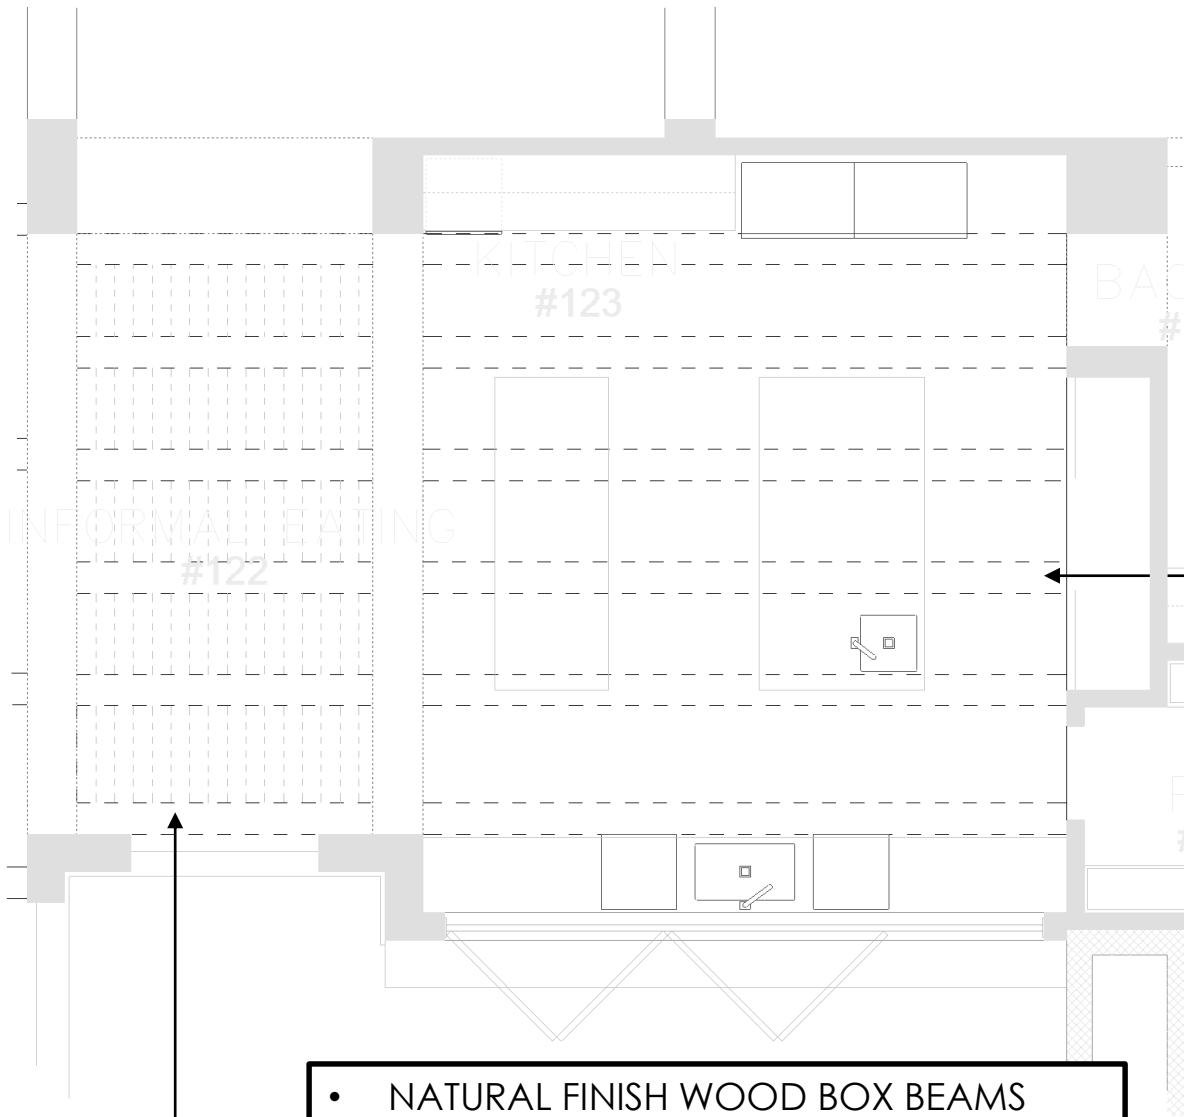

NATURAL FINISH WOOD BOX BEAMS

- NATURAL FINISH WOOD BOX BEAMS
- ALL NATURAL FINISH

- NATURAL FINISH WOOD BOX BEAMS
- TOUNGE AND GROVE IN BETWEEN
- ALL NATURAL FINISH

21
Interiors

CEILINGS KITCHEN & INFORMAL EATING