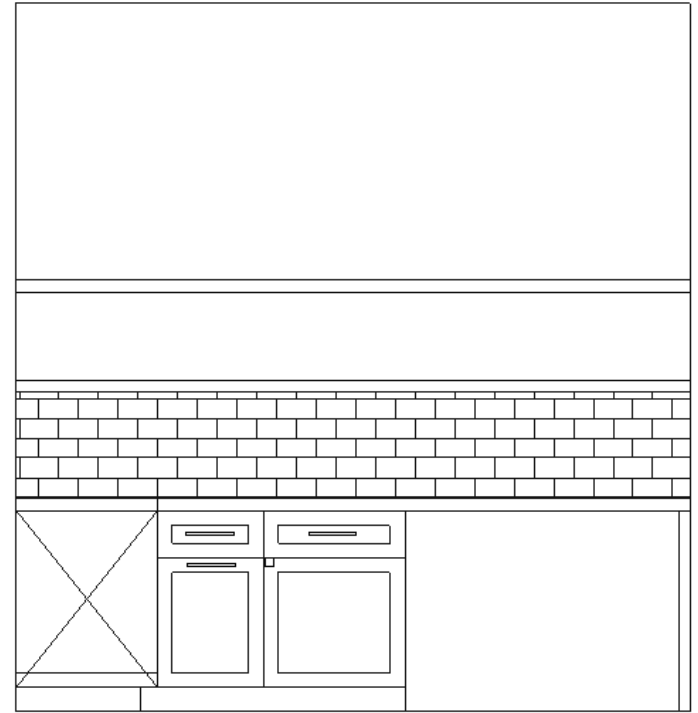

POWDER

NOTES
SLAB SINK BASE 2 'X 1' X 5'

21
Interiors

LAUNDRY ROOM

CABINETS:
BLACK PAINTED "LOCKERS"
TRIMWORK: NATURAL WOOD BACKING

21
Interiors

LAUNDRY ROOM

LAUNDRY ROOM