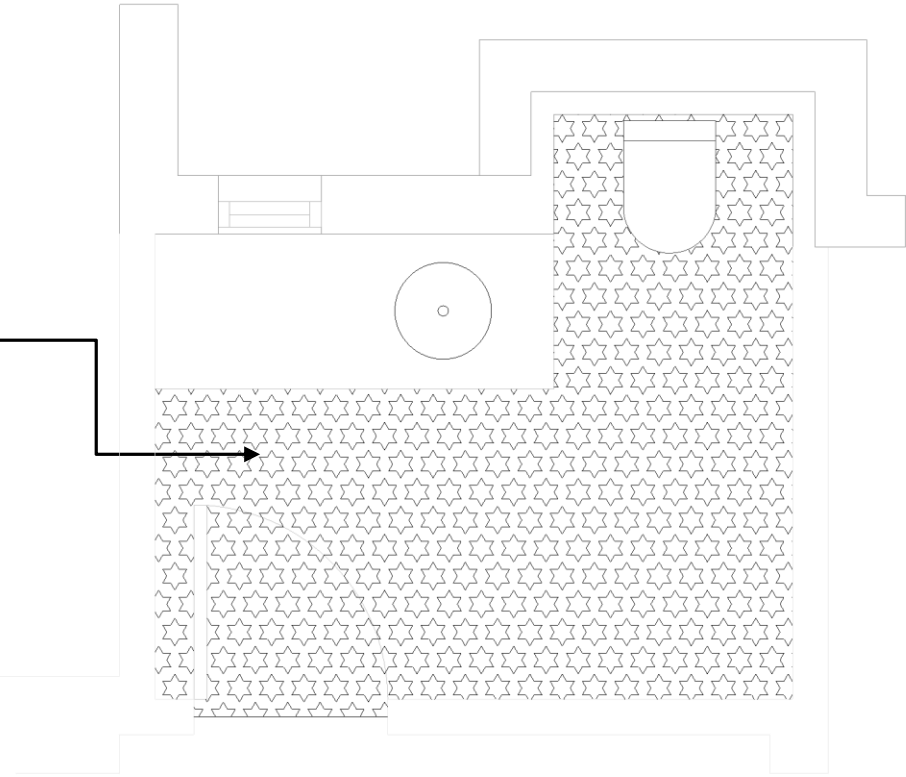

NOTES
SLAB SINK BASE 2 'X 1' X 5'