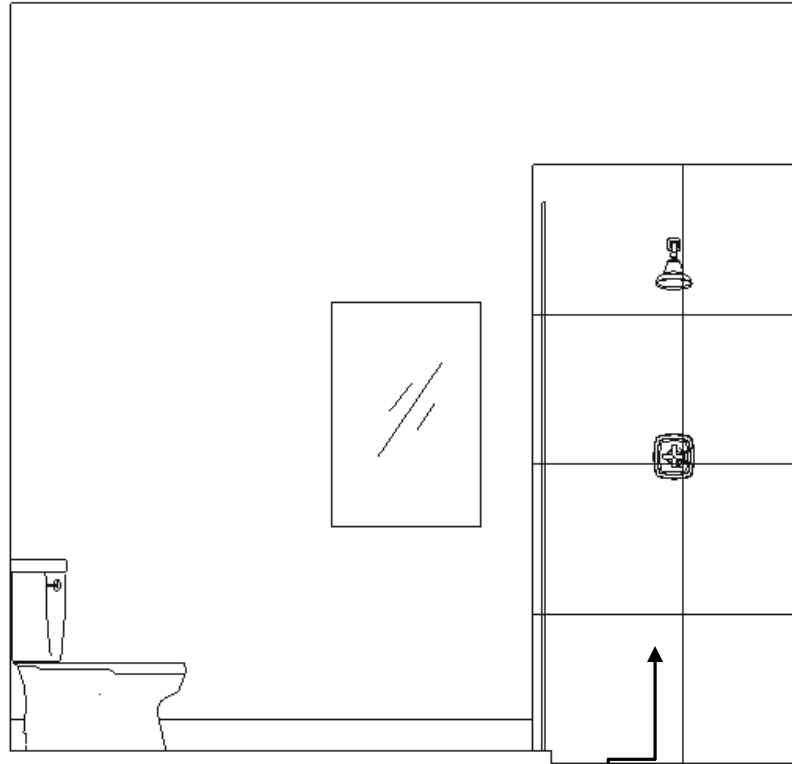

NOTES

SHOWER TRIM: JOLLY SCHLUTER- GRAPHITE AGR
NICHE IN FIELD: CORNERLESS, CONTRAST MATERIAL
CURBLESS PAN- 2" DROP FOR SHOWER PAN